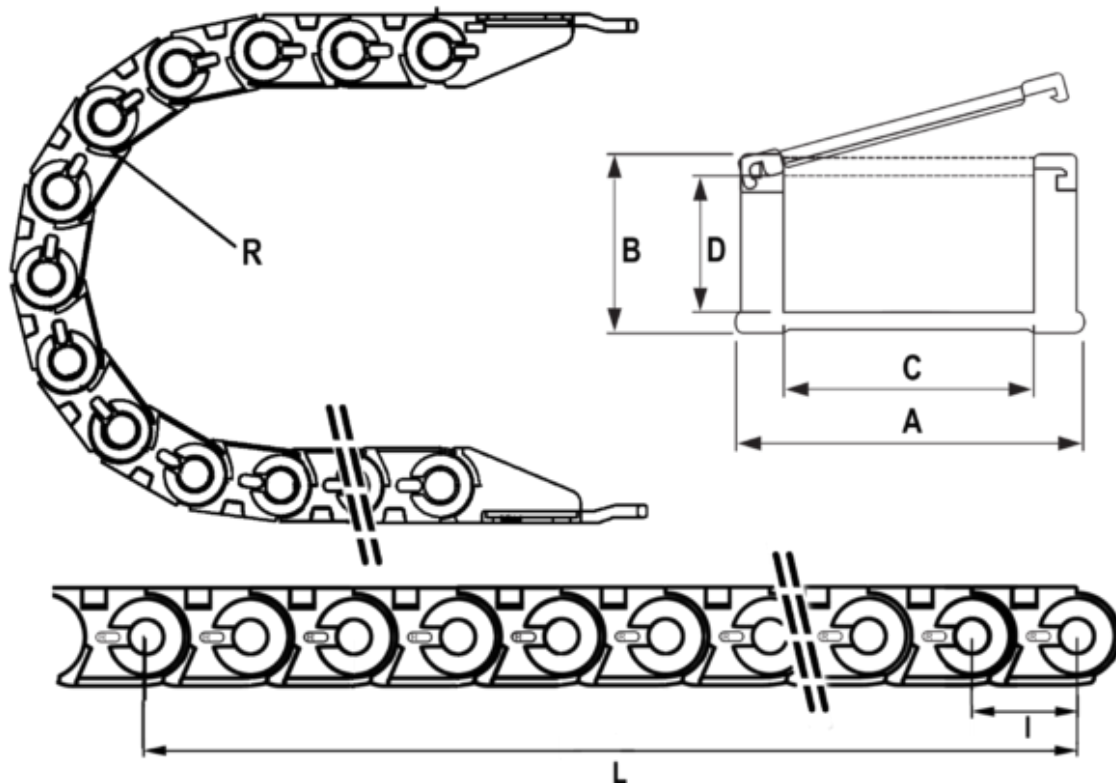

Data Sheet

Article number: 18CPS03367R075
Description: Cable chain, CPS MINI
Type CPS033.67.R75-990L (30 LK)

Measures

Full length	= 990mm
Inside Height	= 23
Inside Width	= 67
Link Length(Pitch)	= 33
Outside Height	= 31
Outside Width	= 83
Radius	= 075